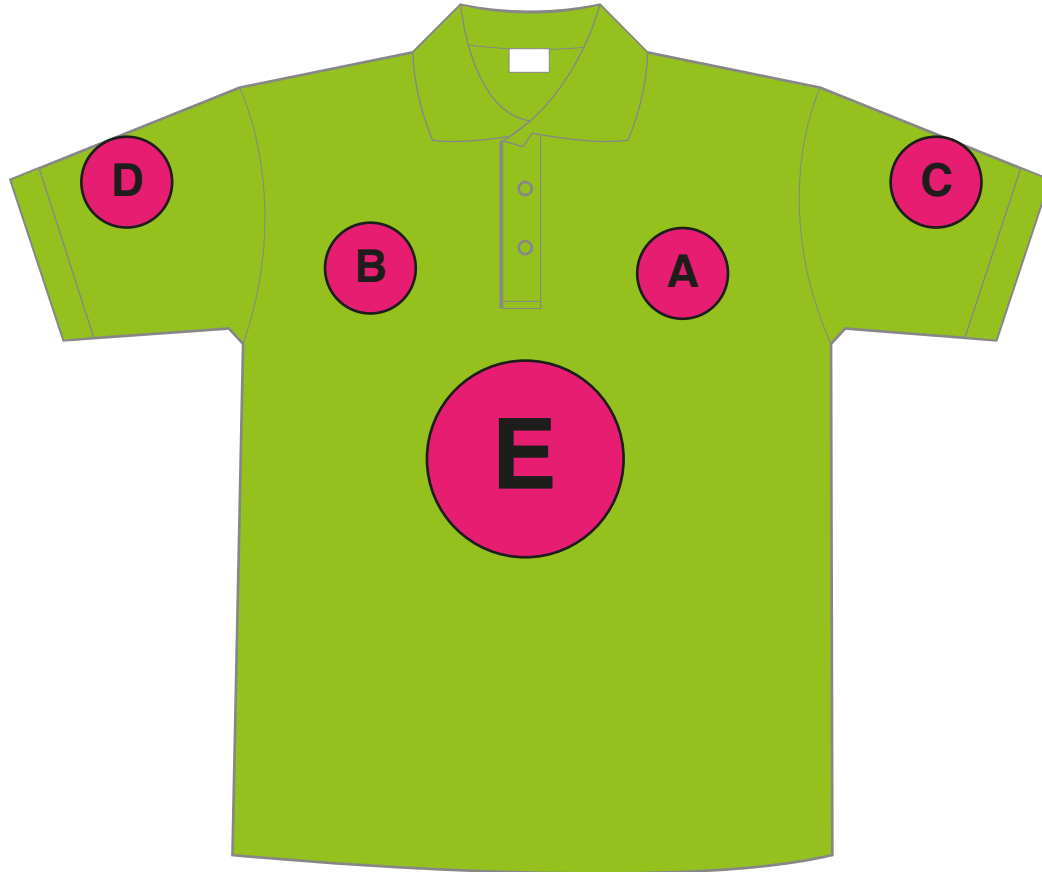

## FRONT

### Logo/text positions

- A = Left Breast - as worn
- B = Right Breast - as worn
- C = Left Sleeve - as worn
- D = Right Sleeve - as worn
- E = Centre Front - as worn

### Logo/text positions

- F = Nape of Neck - as worn
- G = Across Shoulders - as worn
- H = Centre Back - as worn
- I = Lower Back - as worn